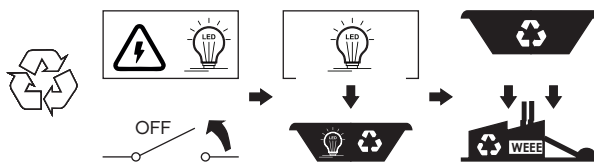

FLEXYLED AT6 D-M

FLEXYLED AT6 D-M L. 2000 mm 20W 24VDC
FLEXYLED AT6 D-M L. 3000 mm 30W 24VDC
FLEXYLED AT6 D-M L. 6000 mm 60W 24VDC

FLEXYLED AT6 D-M

FLEXYLED AT6 D-M

FLEXYLED AT6 D-M

FLEXYLED AT6 D-M

FLEXYLED AT6 D-M