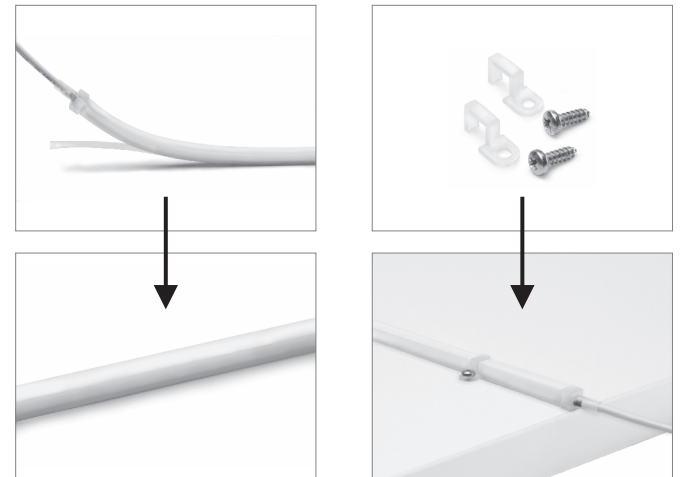

FLEXYLED AT6 D-M

FLEXYLED AT6 D-M L. 2000 mm 20W 24VDC
FLEXYLED AT6 D-M L. 3000 mm 30W 24VDC
FLEXYLED AT6 D-M L. 6000 mm 60W 24VDC

FLEXYLED AT6 D-M

FLEXYLED AT6 D-M

FLEXYLED AT6 D-M

FLEXYLED AT6 D-M

FLEXYLED AT6 D-M