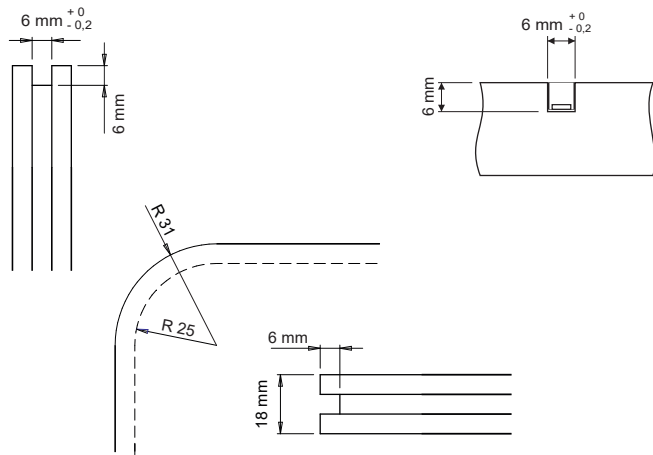

FLEXYLED AT6 D-M

FLEXYLED AT6 D-M L. 2000 mm 20W 24VDC
FLEXYLED AT6 D-M L. 3000 mm 30W 24VDC
FLEXYLED AT6 D-M L. 6000 mm 60W 24VDC

FLEXYLED AT6 D-M

FLEXYLED AT6 D-M

FLEXYLED AT6 D-M

FLEXYLED AT6 D-M

FLEXYLED AT6 D-M