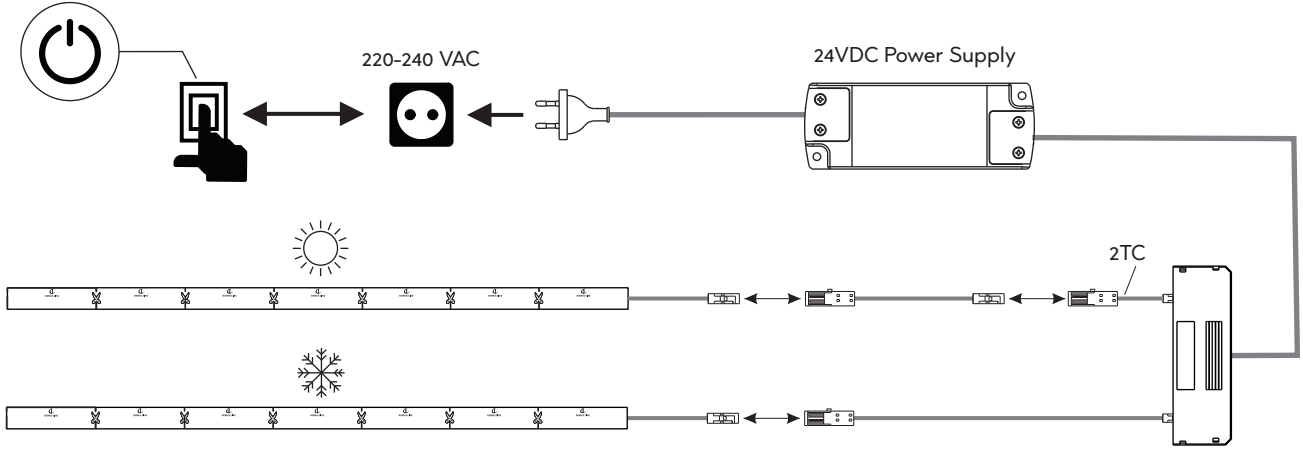

FLEXYLED AT6 D-M

FLEXYLED AT6 D-M L. 2000 mm 20W 24VDC
FLEXYLED AT6 D-M L. 3000 mm 30W 24VDC
FLEXYLED AT6 D-M L. 6000 mm 60W 24VDC

FLEXYLED AT6 D-M

FLEXYLED AT6 D-M

FLEXYLED AT6 D-M

FLEXYLED AT6 D-M

FLEXYLED AT6 D-M